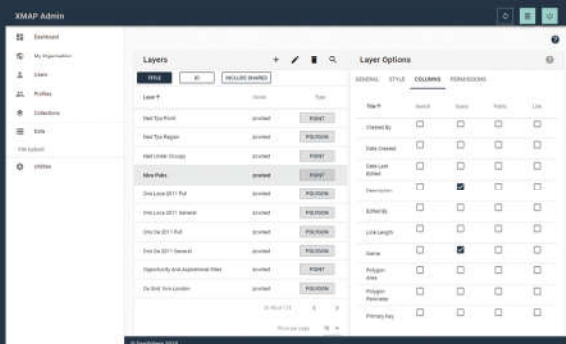

A structured and scalable GIS for your organisation

XMAP gives everyone access to digital mapping and analysis tools

Why use XMAP?

DATA. With XMAP you can upload and maintain your geospatial data and share it with colleagues, external teams and customers.

SIMPLICITY. XMAP isn't as complex as QGIS or ESRI software, but that's the beauty of it! It has a structured layout with key GIS tools.

CONTROL. The Admin Dashboard gives you complete control over usage, editing, styling and branding. This makes it suitable as a full-blown corporate GIS.